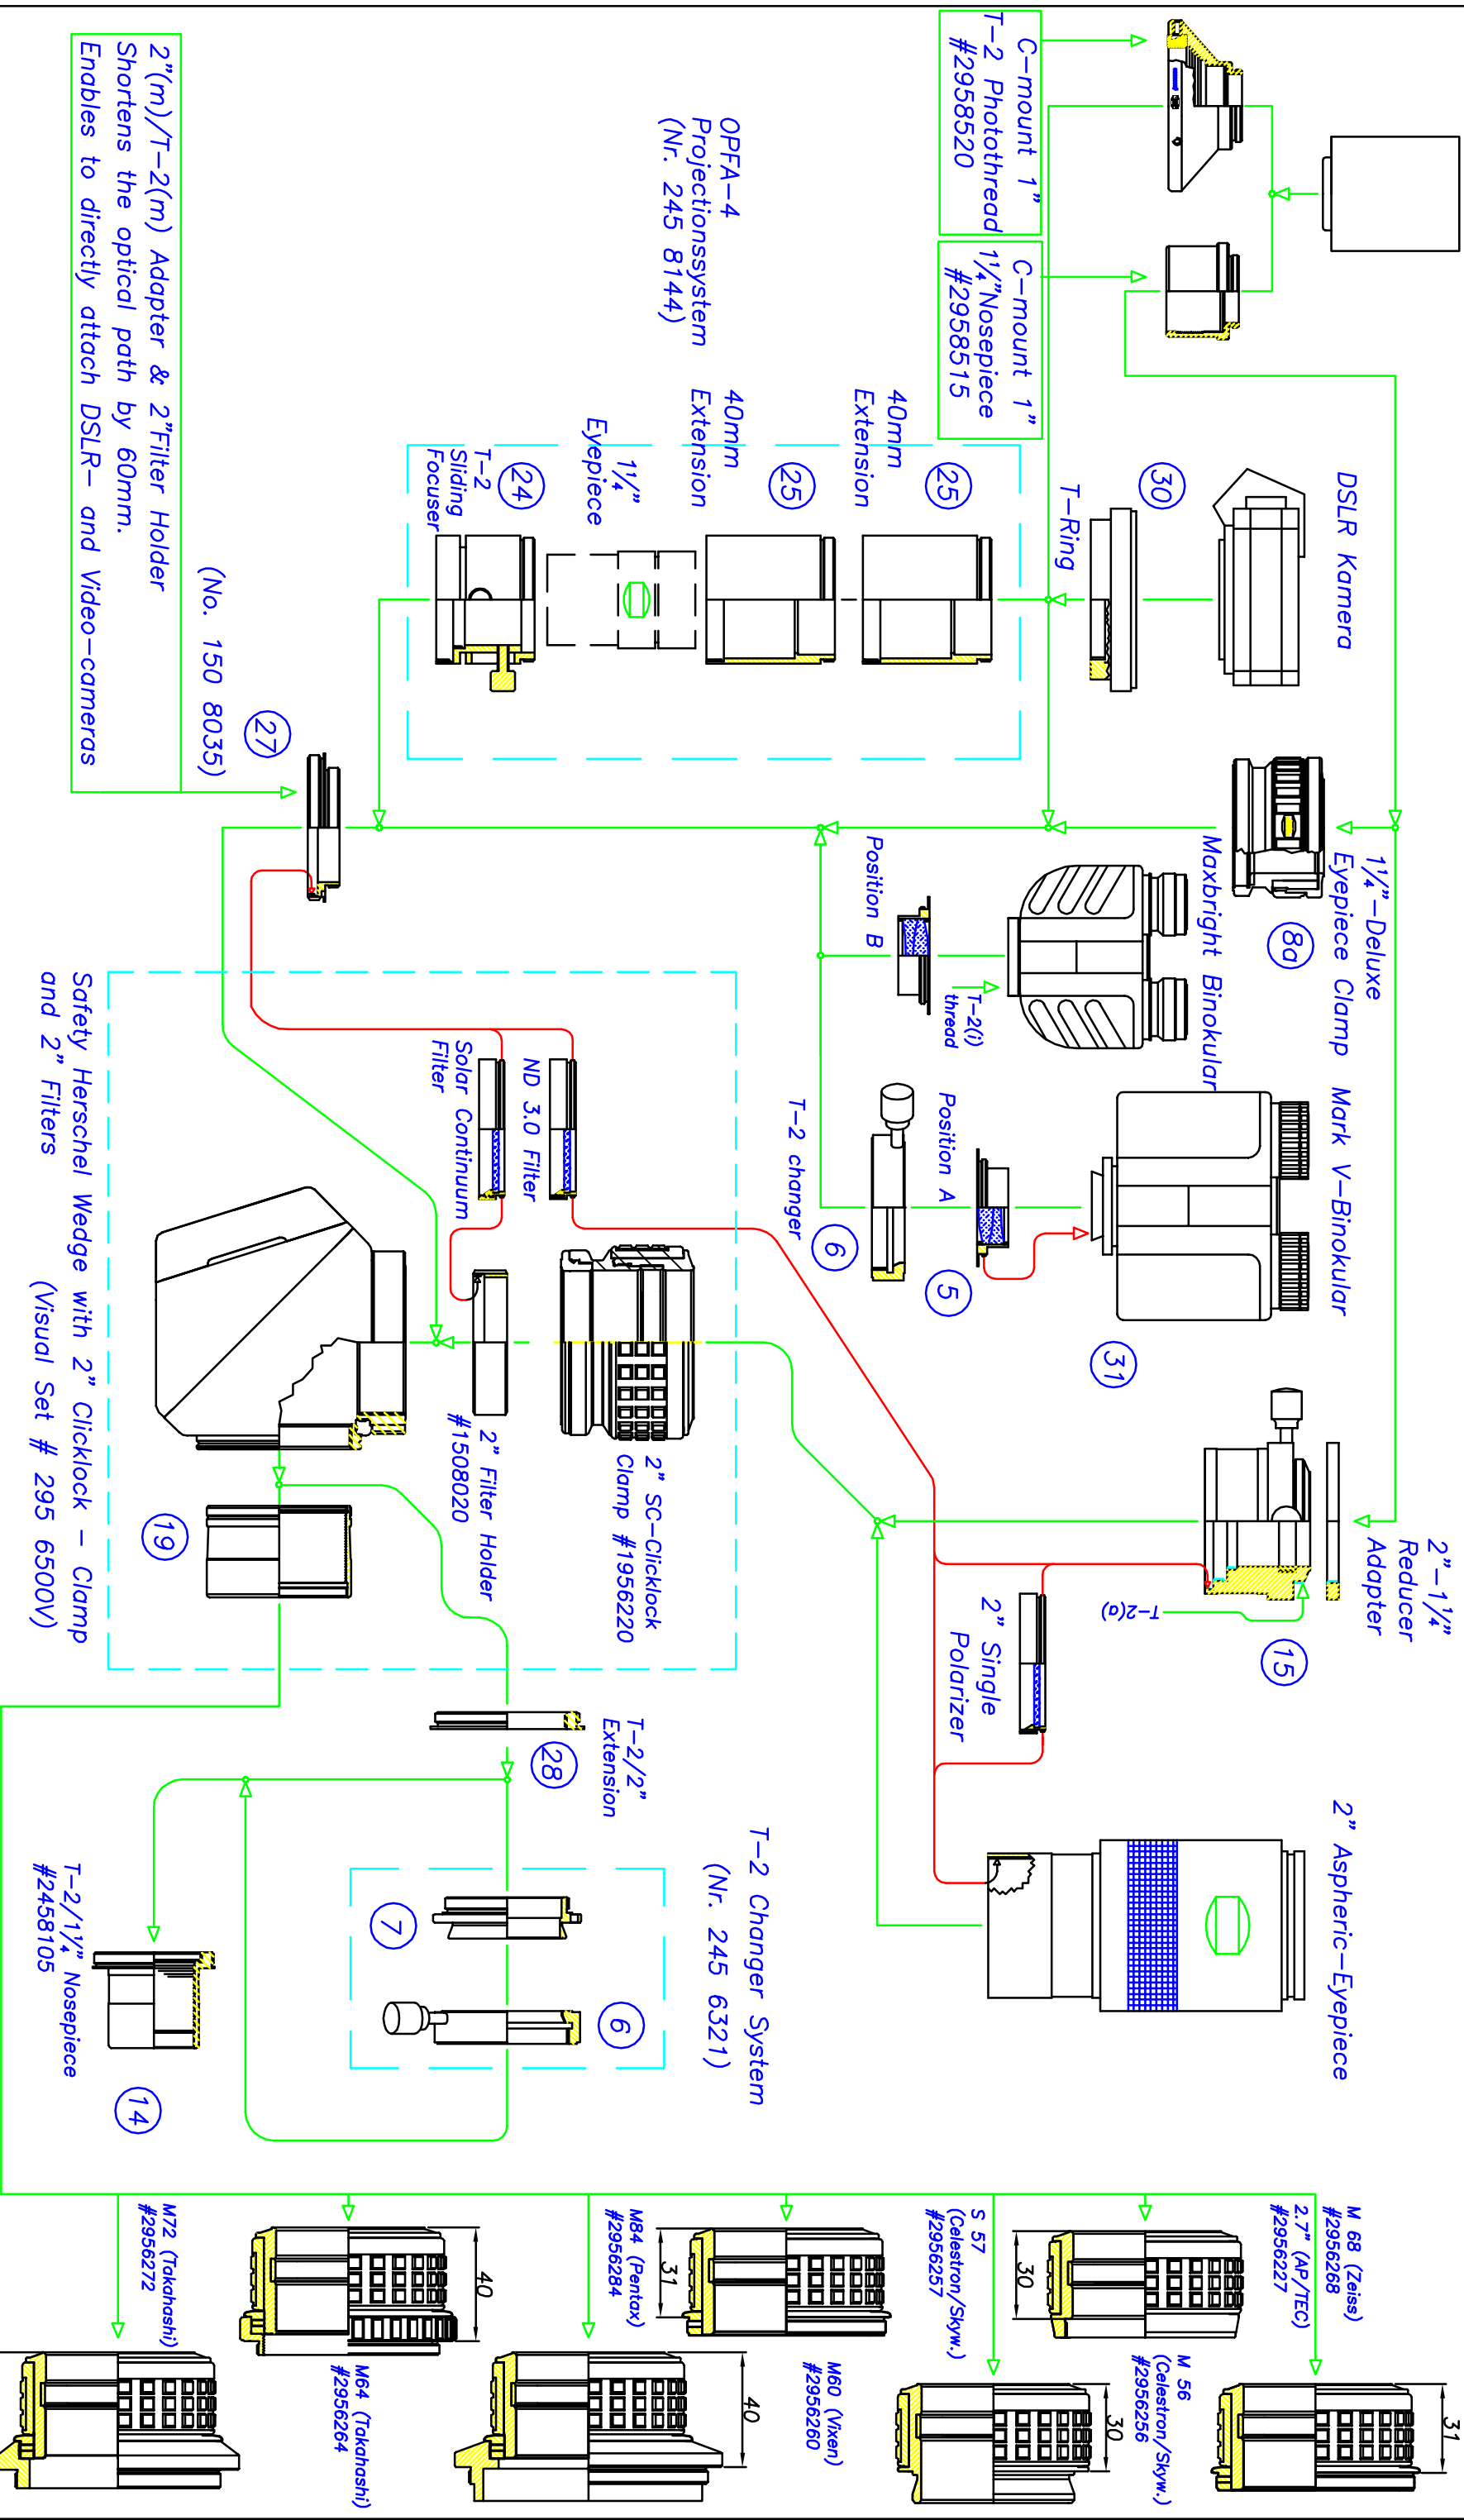

2" Cool Ceramic Safety Herschel Wedge with ASTRO T-2 System®

2" Clicklock Clamps

2"(m)/T-2(m) Adapter & 2"Filter Holder
Shortens the optical path by 60mm.
Enables to directly attach DSLR- and Video-cameras

Safety Herschel Wedge with 2" Clicklock - Clamp
and 2" Filters
(Visual Set # 295 6500V)

G:\Prospekte\Baader\Zub\Sonne\Herschel\Englisch\Safety_Herschel_V_System_E.pdf

The brandname "Astro T-2 System" is trademarked and protected by law
Unauthorized use of our brandnames. unauthorised copying or commercial use of this system - drawing will be prosecuted by law
BAADER PLANETARIUM GMBH Zur Sternwarte * 82291 Mammendorf * Tel. 08145/8802 * Fax 08145/8805 www.baader-planetarium.de